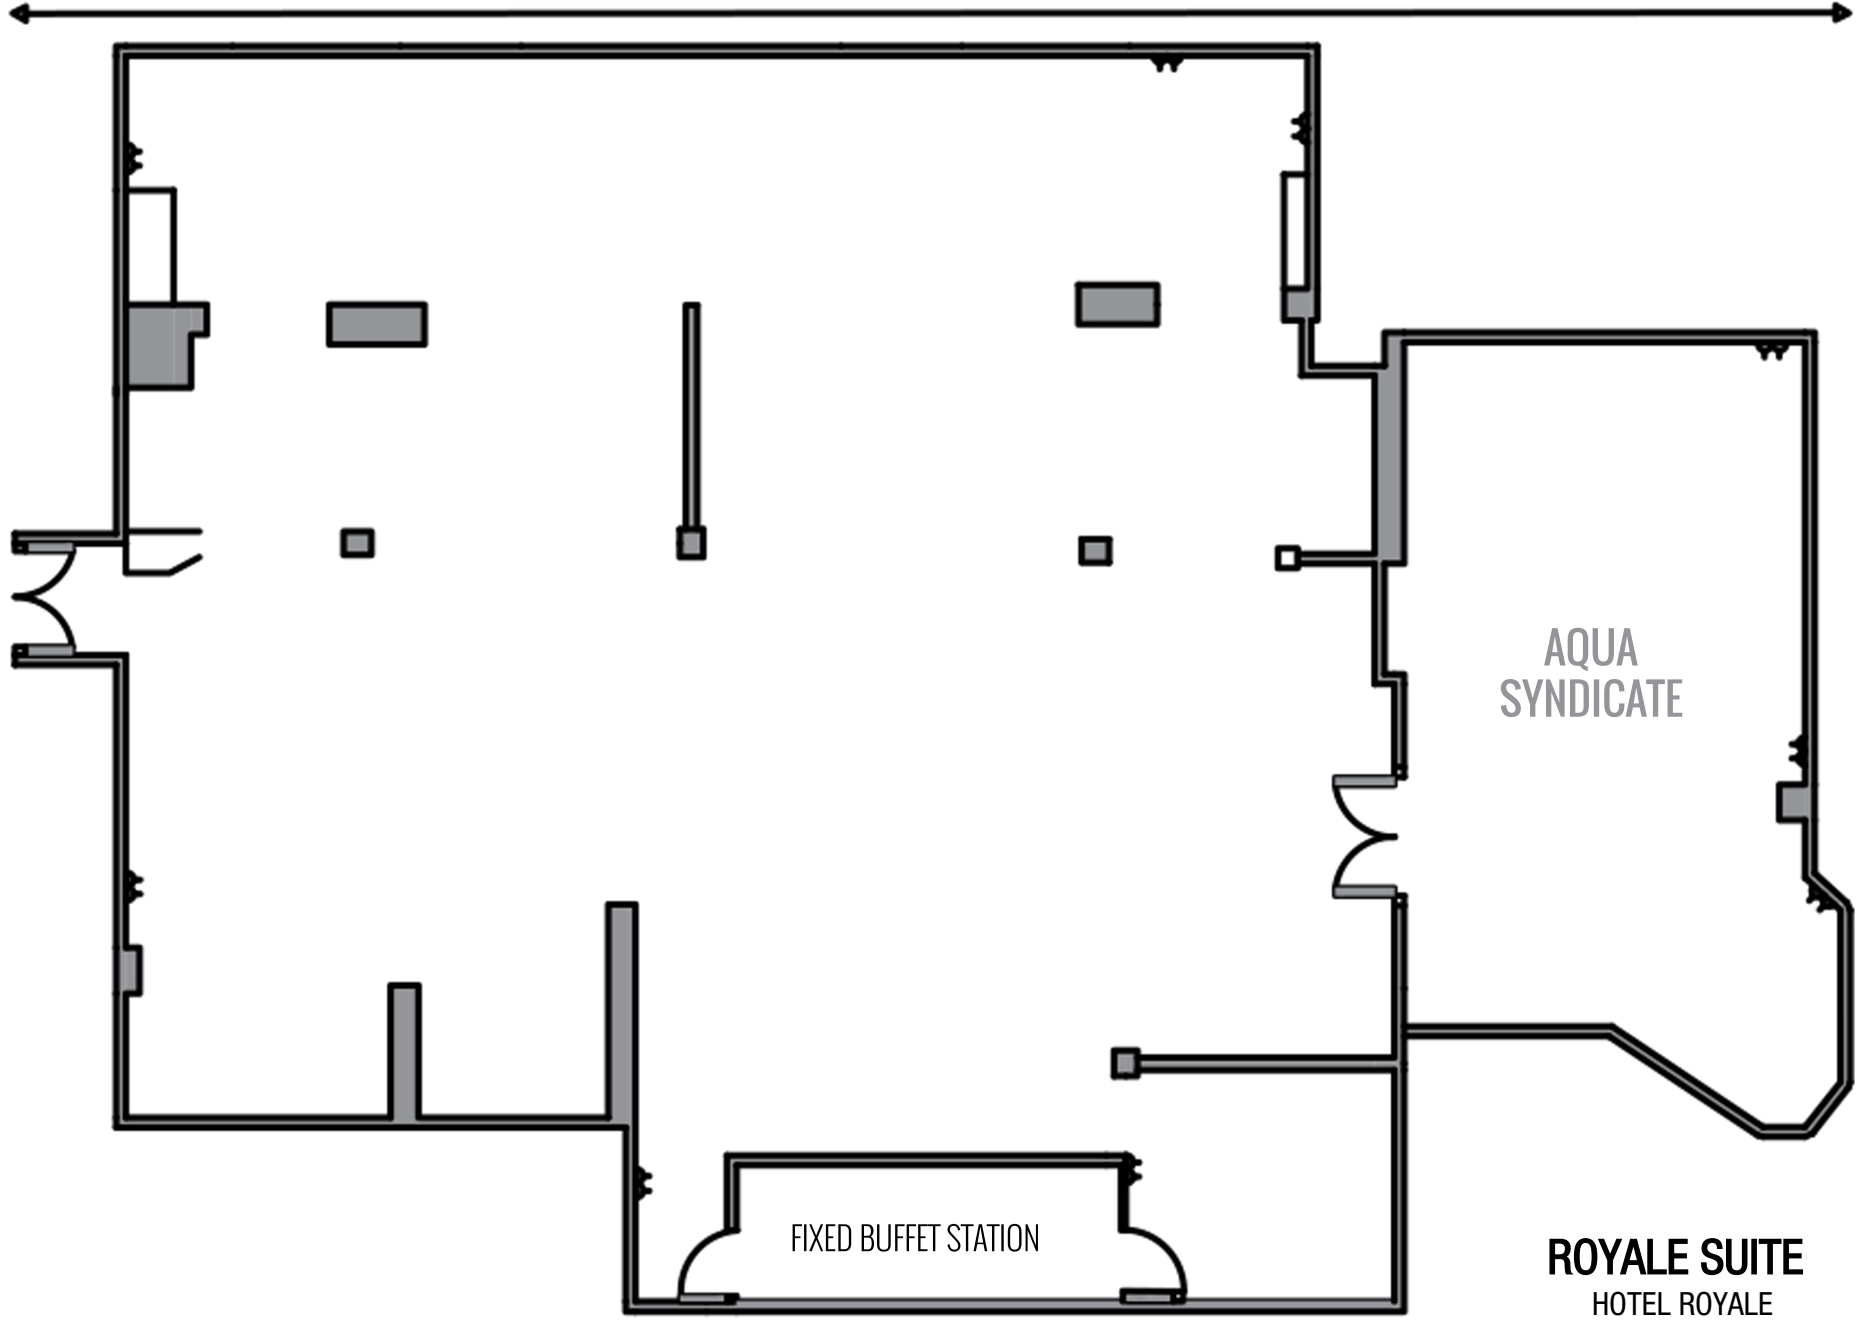

23.24m

14.78m

AQUA SYNDICATE

FIXED BUFFET STATION

ROYALE SUITE
HOTEL ROYALE